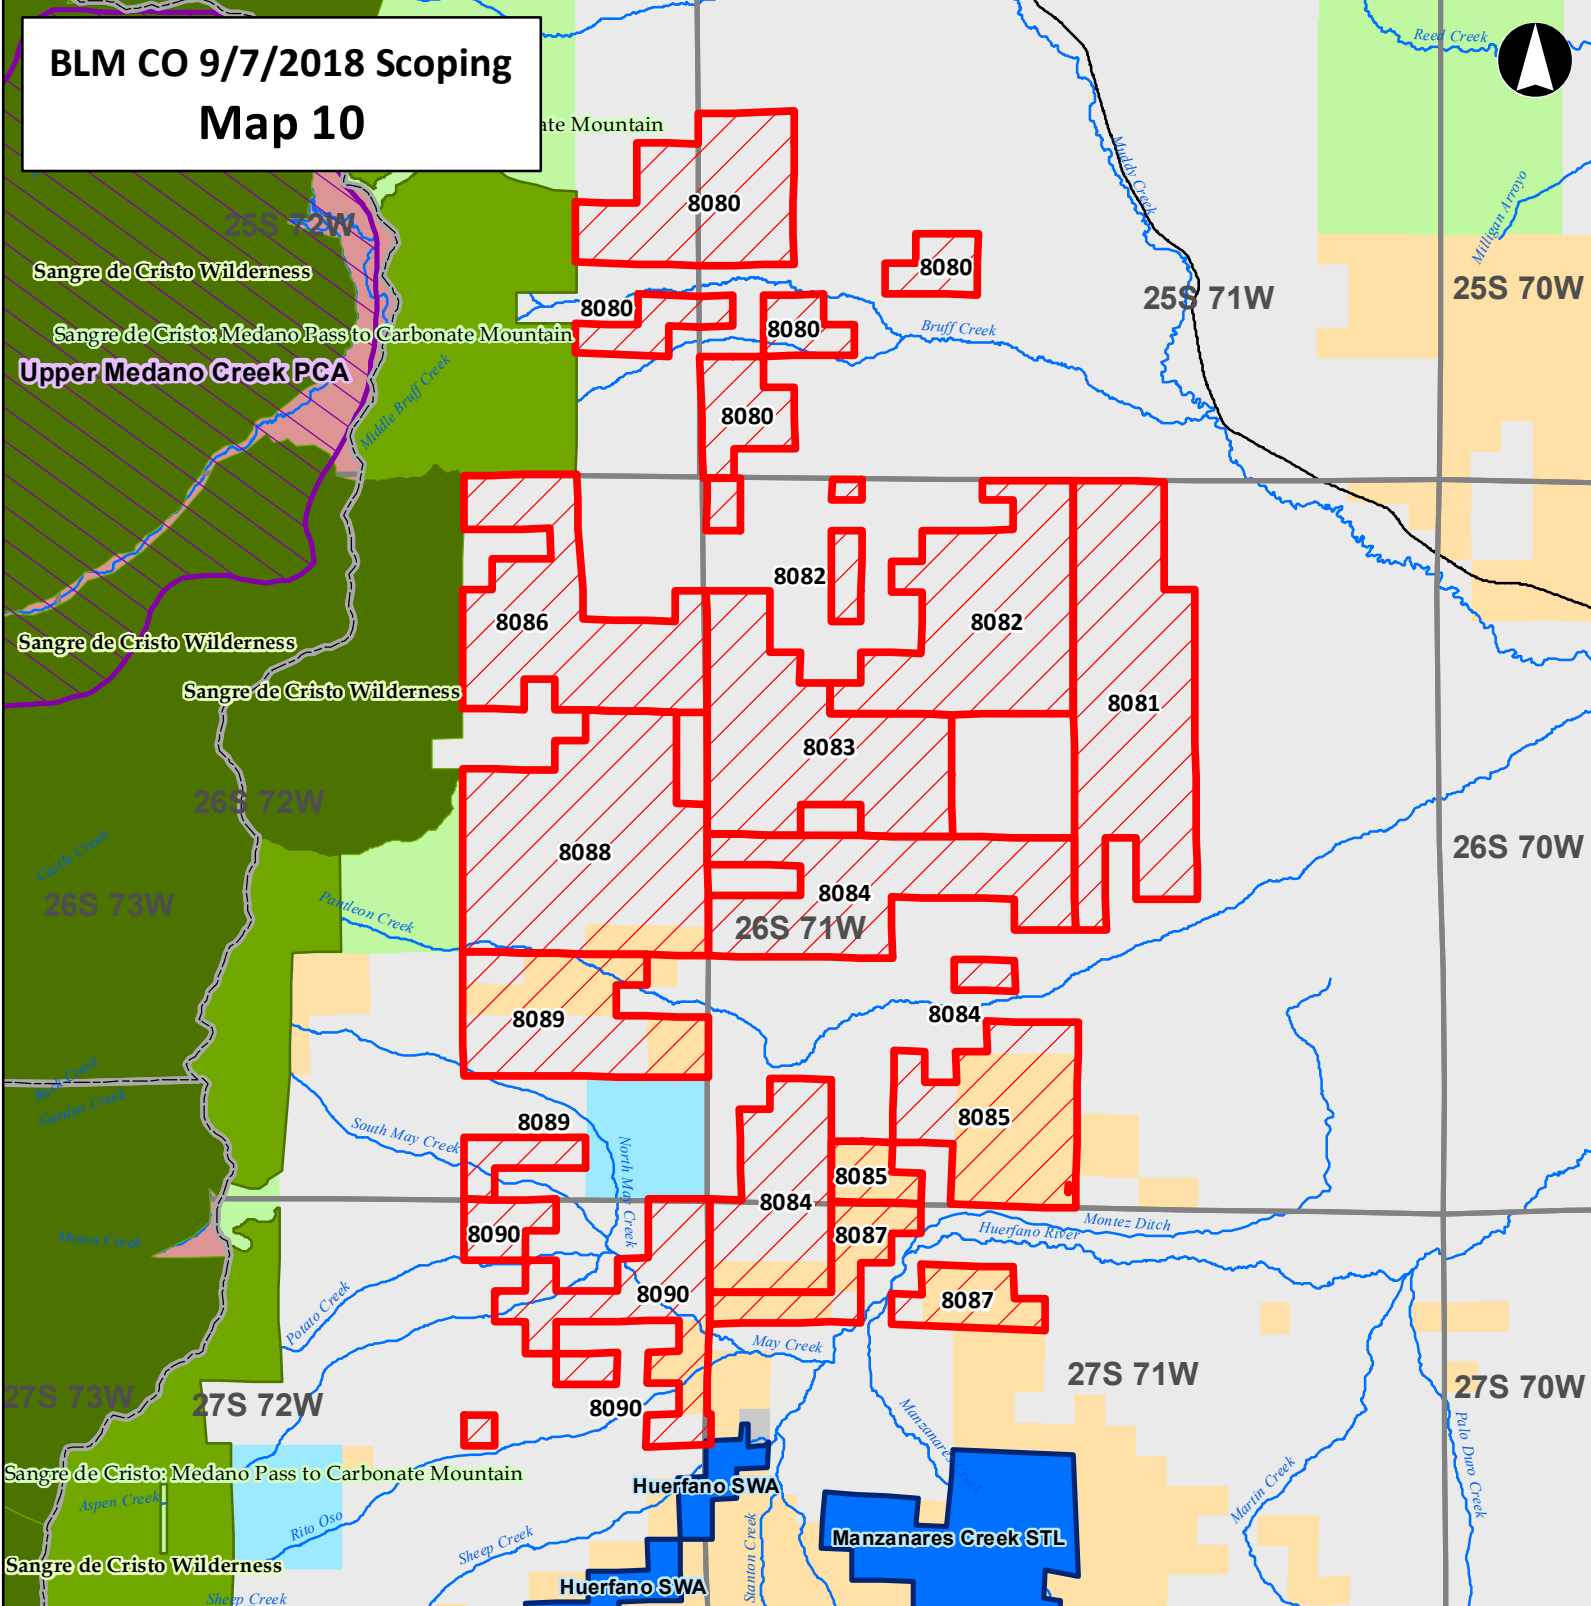

BLM CO 9/7/2018 Scoping Map 10

Legend

- CO Sept 2018 Lease Parcels Scoping
- Important Bald Eagle Area CPW 2016
- Black-Footed Ferret Release Sites CPW 2016
- Plains Sharp-Tailed Grouse Lek Sites COGCC 2015
- Plains Sharp-Tailed Grouse Lek 4mi Buffer
- Plains Sharp-Tailed Grouse Production Area 2016
- Lesser Prairie Chicken Lek Sites COGCC 2015
- Lesser Prairie Chicken Lek 4mi Buffer
- Lesser Prairie Chicken Production Area 2016
- Lesser Prairie Chicken Focal Areas COGCC 2015

- Potential Conservation Area CNHP 2017
 - BLM ACEC
 - Playa Lake
 - BLM Wilderness Study Area
 - Colorado State Wildlife Area
 - Colorado Roadless Rule Area
 - Wilderness
 - BLM
 - USFS
 - NPS
 - State
 - Other Public
 - Tribe
 - Private
- Data Sources:** BLM, CNHP COGCC, COMaP v9, CPW, Tobins, USFS
Map Prepared By/: Alison Gallensky
 Rocky Mountain Wild, 12/11/2017 17-050 v1